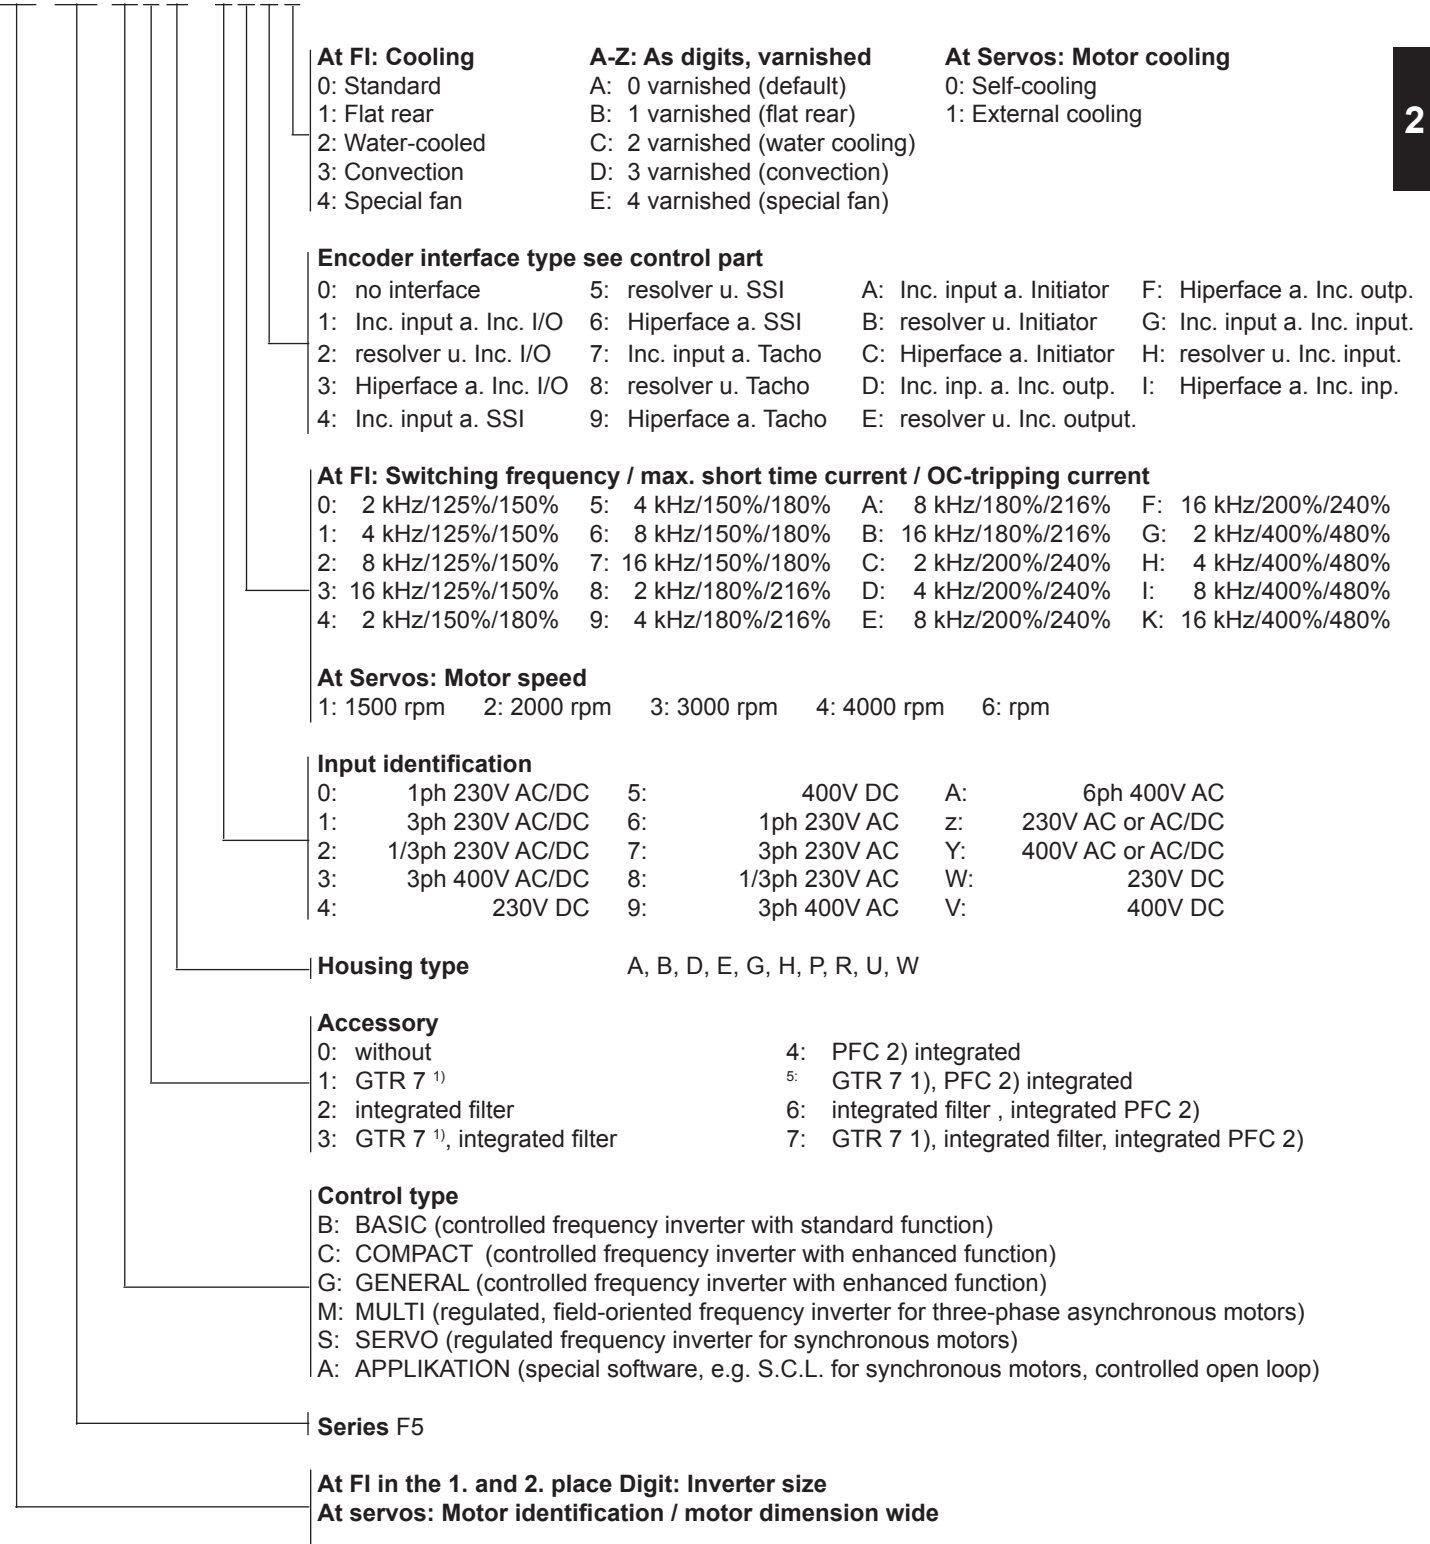

2.1.4 Type code

15.F5.A1E-35DA

1) GTR 7: Braking transistor  
 2) PFC: Power factor control